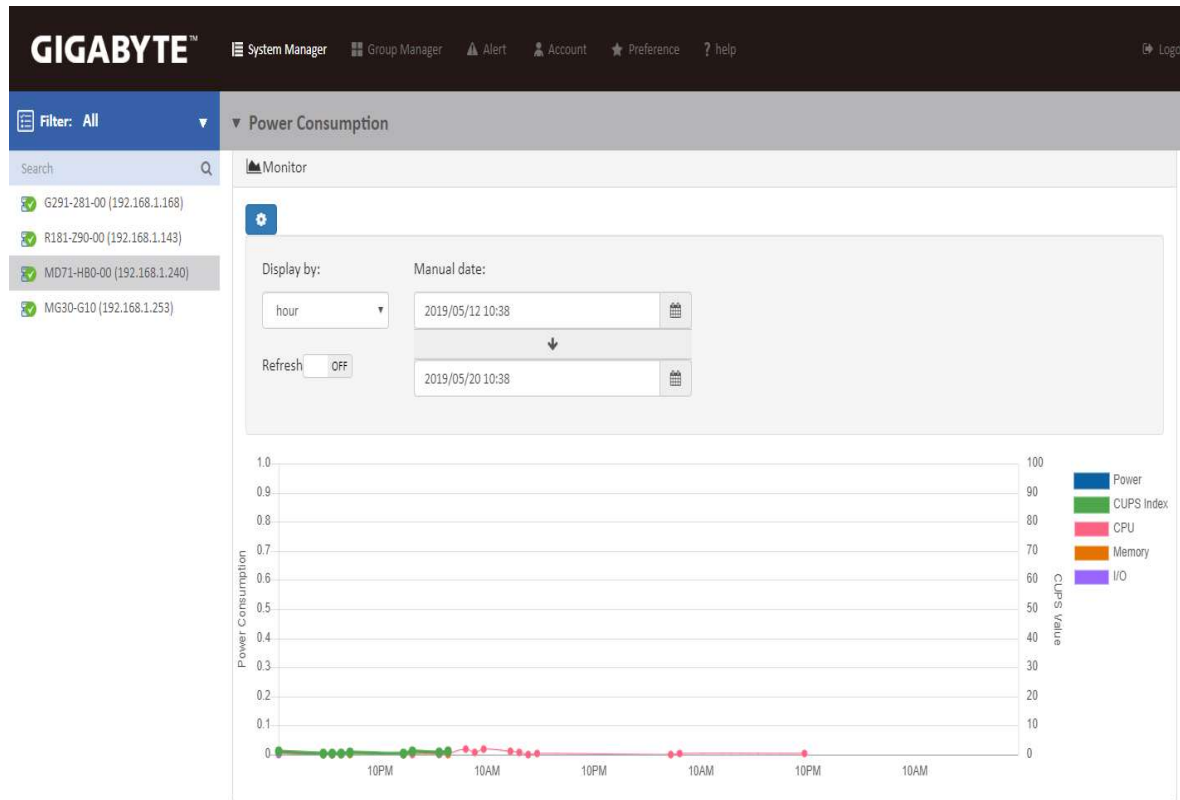

Information

192.168.1.143

Description

FRU

Chassis Type

Chassis Part Number

Chassis Serial

Board Mfg Date