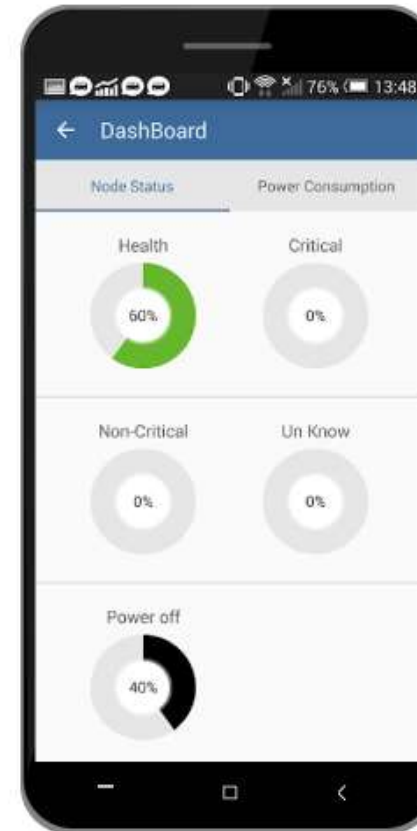

### GSM Dashboard

Node status

■ Critical   ■ Non-Critical   ■ Health  
■ Unknown   ■ Non-Connected

Power Consumption

■ now   ■ before

- Node remote access
  - Power on / off / reset
  - Launch iKVM
  - Reboot BMC / BMC Account Configuration
- Network Configuration
  - IPv4/IPv6 setting
- Alert Management
  - SNMP trap setting
  - Platform events filters
  - Forwarding alerts by email
- BMC / BIOS / CPLD Update
- Power Consumption Limit Setting
- Group Management
  - Create groups of nodes for BMC / BIOS update or manage power consumption settings

Information

192.168.1.143

Description

FRU

Chassis Type

Chassis Part Number

Chassis Serial

Board Mfg Date

[Download GSM APP for iOS](#)

[\(iOS Store\)](#)

[Download GSM APP for Android](#)

[\(Google Play Store\)](#)