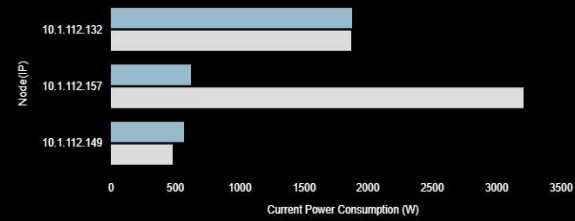

- **GSM Server**, a software program with an easy to use browser-based GUI to enable global remote monitoring and management of multiple GIGABYTE servers via each server node's BMC.
- **GSM CLI**, a command-line interface program to enable global remote monitoring and management of multiple GIGABYTE servers via each server node's BMC.
- **GSM Agent\***, a software program installed locally on each GIGABYTE server node that retrieves additional node information (CPU/Mem/HDD/PCI/...) from the OS and passes it to the BMC. This information can then be utilized by GSM Server or GSM CLI.  
\*GSM Agent is currently compatible with Avocent MergePoint IPMI 2.0 BMC firmware, but not yet compatible with Megarac SP-X BMC firmware.
- **GSM Mobile**, a remote server management mobile APP, available for both Android and iOS.
- **GSM Plugin**, a plugin that allows the user to manage and monitor GIGABYTE server nodes within VMware's vCenter.

### GSM Dashboard

Node status

■ Critical   ■ Non-Critical   ■ Health  
■ Unknown   ■ Non-Connected

Power Consumption

■ now   ■ before

- Node remote access
  - Power on / off / reset
  - Launch iKVM
  - Reboot BMC / BMC Account Configuration
- Network Configuration
  - IPv4/IPv6 setting
- Alert Management
  - SNMP trap setting
  - Platform events filters
  - Forwarding alerts by email
- BMC / BIOS / CPLD Update
- Power Consumption Limit Setting
- Group Management
  - Create groups of nodes for BMC / BIOS update or manage power consumption settings