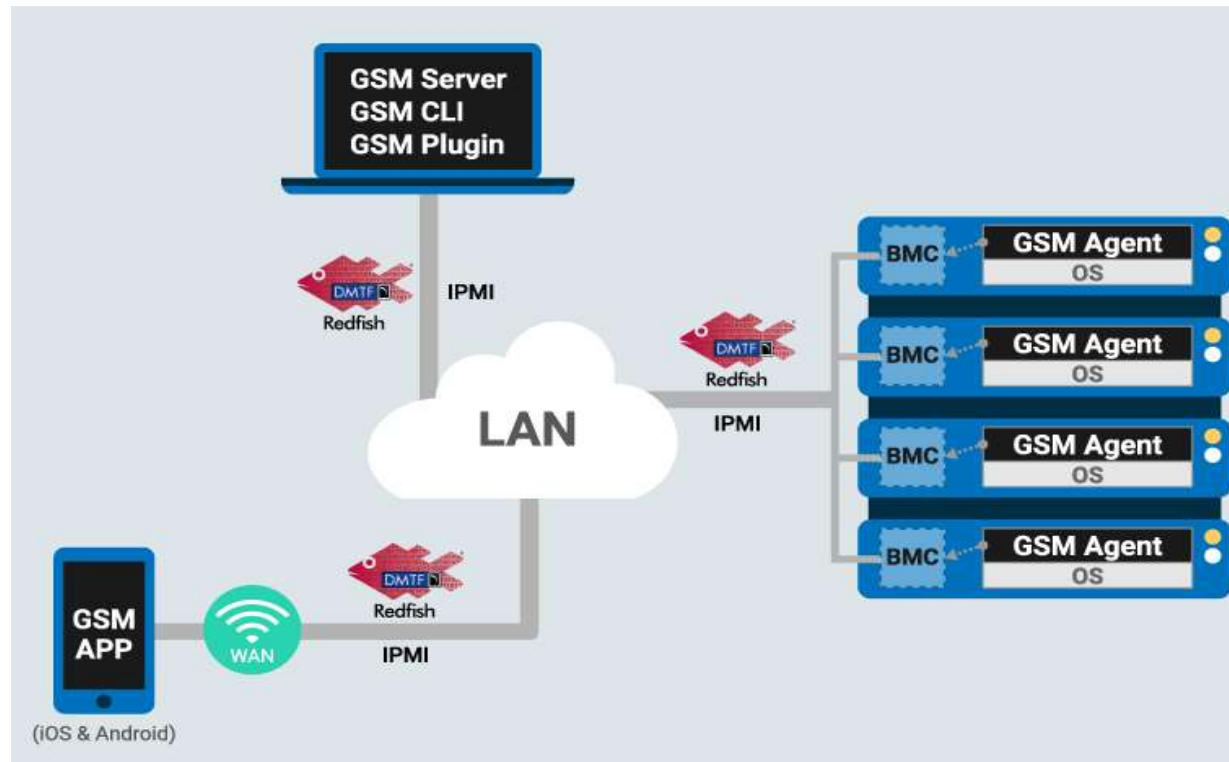

# *GIGABYTE GLOBAL MANAGEMENT ( GSM )*

GIGABYTE Server Management (GSM) is GIGABYTE's proprietary multiple server remote management software platform, available as a free download from each GIGABYTE server product page.

- **GSM Server**, a software program with an easy to use browser-based GUI to enable global remote monitoring and management of multiple GIGABYTE servers via each server node's BMC.
- **GSM CLI**, a command-line interface program to enable global remote monitoring and management of multiple GIGABYTE servers via each server node's BMC.
- **GSM Agent\***, a software program installed locally on each GIGABYTE server node that retrieves additional node information (CPU/Mem/HDD/PCI/...) from the OS and passes it to the BMC. This information can then be utilized by GSM Server or GSM CLI.  
\*GSM Agent is currently compatible with Avocent MergePoint IPMI 2.0 BMC firmware, but not yet compatible with Megarac SP-X BMC firmware.
- **GSM Mobile**, a remote server management mobile APP, available for both Android and iOS.
- **GSM Plugin**, a plugin that allows the user to manage and monitor GIGABYTE server nodes within VMware's vCenter.

### GSM Dashboard

Node status

■ Critical   ■ Non-Critical   ■ Health  
■ Unknown   ■ Non-Connected

Power Consumption

■ now   ■ before

- Node remote access
  - Power on / off / reset
  - Launch iKVM
  - Reboot BMC / BMC Account Configuration
- Network Configuration
  - IPv4/IPv6 setting
- Alert Management
  - SNMP trap setting
  - Platform events filters
  - Forwarding alerts by email
- BMC / BIOS / CPLD Update
- Power Consumption Limit Setting
- Group Management
  - Create groups of nodes for BMC / BIOS update or manage power consumption settings

**GIGABYTE™** System Manager Group Manager

Filter: All

- All
- Standard System
- MultiNode System
- Rack List
- Storage
- Virtual Machine
- Group List
- Critical
- Non-Critical
- Unknown
- Health
- Non-Connected